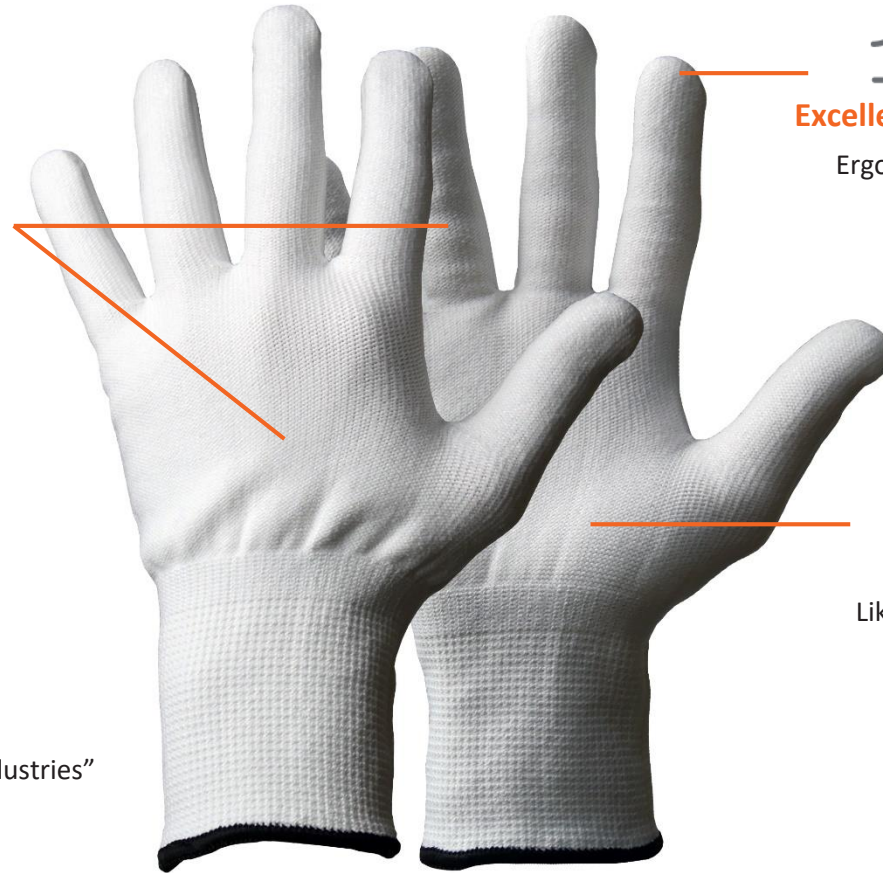

WHITETACTIL/O

G1A LINE

HIGH CUT PROTECTION

- Handling of objects that are thin or with sharp edges
- "Palm" operations and surface checks

Products in stock still have EN388 labelling according to directive 89/686/EEC : 454X

COMPOSITION

ZIRNIUM® weave knit

CARE

PACKAGING

Bag of 10 pairs - Box of 100 pairs

PRO•LINE:
Our selection

Optimum cut protection

Technological weave

Excellent dexterity

Ergonomic knit

Comfort

Like a second skin

Ideal for "clean industries"

Ambidextrous